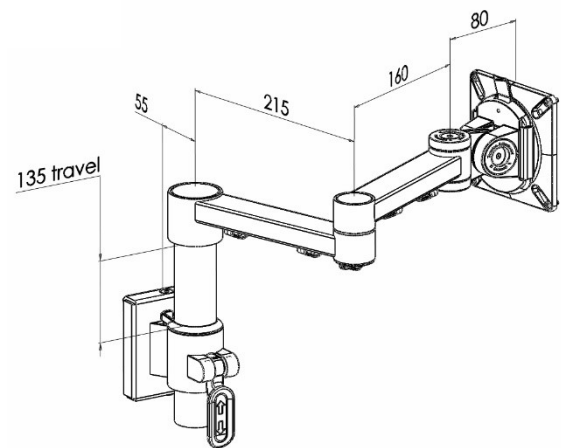

XSTREAM dual beam arm with tool rail fixing

Product Specification

Product code	XSTREAMCOMB06W - white
Weight capacity	10kg
Max forward extension	455mm
VESA	75mm & 100mm VESA compliant
Movement	Height adjustment, tilt, swivel, rotation and reach
Height adjustment	Max height adjustment 135mm from desk top
Fixings	Tool rail fixing

Additional Information

Single beam arm with manual height adjustment

Additional +/- 70mm available with ratchet mechanism

Lockable quick release VESA function

Compact – folds back into a space of 40mm

Silver – XSTREAMCOMB06S - RAL code 9006